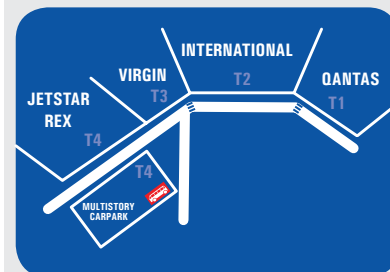

fares

BENDIGO: Platform 2, Station Lane, Bendigo Railway Station, Off Gladstone St.
HARCOURT*: Harcourt General Store (15 Harmony Way) - Melbourne Bound: Stanley Park (Urban Bus Stop) - Bendigo Bound: General Store (Urban Bus Stop)
MELB AIRPORT: T4 Multi-story Car Park, Ground Floor, Bay 15 (see map inside)
KANGAROO FLAT*: Opposite Aldi, 163 Calder Highway (High St) (Urban Bus Stop)
MALMSBURY*: General Store, 87 Mollison St
KYNETON*: Information Centre, Jean Haynes Park, Bourke St
WOODEND*: Clock Tower (old Post Office), 102 High St
GISBORNE*: Gardiner Reserve, Aitken St
 *These services only operate on demand and MUST BE BOOKED

weekends & public holidays

From Bendigo to Melbourne Airport

Estimated

SVC	DEPART BENDIGO	DEPART* K/FLAT	DEPART* H/COURT	DEPART* M/BURY	DEPART* KYNETON	DEPART* WOODEND	DEPART* GISBORNE	ARRIVE AIRPORT
21	6.00am	6.10am	6.30am	6.50am	7.00am	7.10am	7.20am	8.00am
51	8.00am	8.10am	8.30am	8.50am	9.00am	9.10am	9.20am	10.00am
23	10.30am	10.40am	11.00am	11.20am	11.30am	11.40pm	11.50pm	12.30pm
25	12.30pm	12.40pm	1.00pm	1.20pm	1.30pm	1.40pm	1.50pm	2.30pm
53	2.30pm	2.40pm	3.00pm	3.20pm	3.30pm	3.40pm	3.50pm	4.30pm
27	4.30pm	4.40pm	5.00pm	5.20pm	5.30pm	5.40pm	5.50pm	6.30pm

**These services operate only on demand. Bookings must be made 2hrs in advance.*

at the airport

Drop-off & Pick-up point

- T4 Multi-Story Car Park Ground Floor, Bus Bay 15
- Enter Car Park from entry outside Jetstar