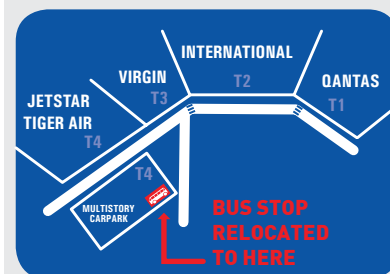

BendigoAirportService.com.au

Phone (03) 5444 3939 or contact your travel agent.

bus stop locations

BENDIGO: Platform 2, Station Lane, Bendigo Railway Station, Off Gladstone St.

CASTLEMAINE: Information Centre, Mostyn St

weekends & public holidays

From Bendigo to Melbourne Airport

Estimated

SVC	DEPART BENDIGO	DEPART * K/FLAT	DEPART C/MAINE	DEPART* CHEWTON	DEPART* M/BURY	DEPART KYNETON	DEPART* WOODEND	DEPART* GISBORNE	ARRIVE AIRPORT
21	6.00am	6.10am	6.40am	6.45am	7.05am	7.15am	7.30am	7.40am	8.15am
51	8.00am	8.10am	8.40am	8.45am	9.05am	9.15am	9.30am	9.40am	10.15am
23	10.30am	10.40am	11.10am	11.15am	11.35am	11.45am	12.00pm	12.10pm	12.45pm
25	12.30pm	12.40pm	1.10pm	1.15pm	1.35pm	1.45pm	2.00pm	2.10pm	2.45pm
53	2.30pm	2.40pm	3.10pm	3.15pm	3.35pm	3.45pm	4.00pm	4.10pm	4.45pm
27	4.30pm	4.40pm	5.10pm	5.15pm	5.35pm	5.45pm	6.00pm	6.10pm	6.45pm

*These services operate only on demand. Bookings must be made 6hrs in advance and paid in full at time of booking.

at the airport

Drop-off & Pick-up point

- T4 Multi-Story Car Park Ground Floor, Bus Bay 15
- Enter Car Park from entry outside Jetstar